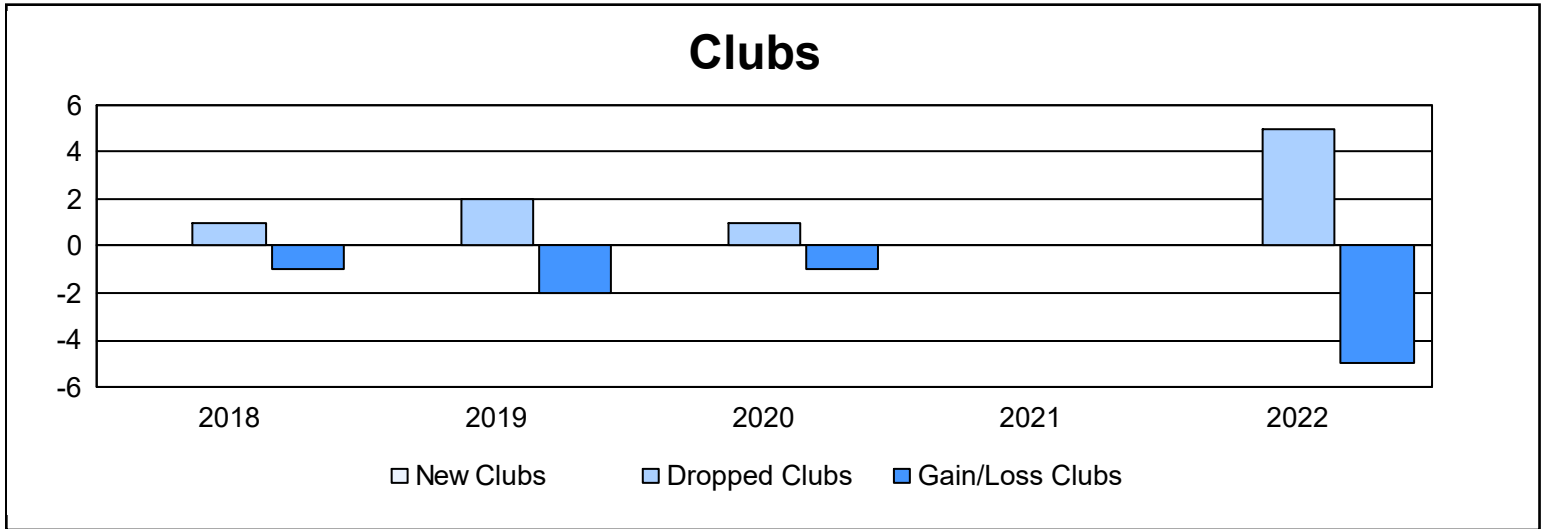

Year	New Clubs	Dropped Clubs	Gain/ Loss Clubs	New Members	Charter Members	Reinstate Members	Transfer Members	Total Member Added	Total Members Dropped	Gain/ Loss Members
2017-2018	0	1	-1	64	0	1	3	68	135	-67
2018-2019	0	2	-2	83	0	3	2	88	103	-15
2019-2020	0	1	-1	57	0	1	3	61	121	-60
2020-2021	0	0	0	64	0	11	6	81	125	-44
2021-2022	0	5	-5	72	0	13	5	90	139	-49
<b>Average</b>	<b>0</b>	<b>2</b>	<b>-2</b>	<b>68</b>	<b>0</b>	<b>6</b>	<b>4</b>	<b>78</b>	<b>125</b>	<b>-47</b>

### Membership Composition June 2022 Cumulative