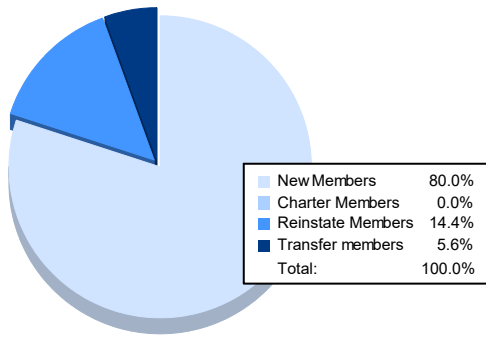

Year	New Clubs	Dropped Clubs	Gain/ Loss Clubs	New Members	Charter Members	Reinstate Members	Transfer Members	Total Member Added	Total Members Dropped	Gain/ Loss Members
2017-2018	0	1	-1	64	0	1	3	68	135	-67
2018-2019	0	2	-2	83	0	3	2	88	103	-15
2019-2020	0	1	-1	57	0	1	3	61	121	-60
2020-2021	0	0	0	64	0	11	6	81	125	-44
2021-2022	0	5	-5	72	0	13	5	90	139	-49
<b>Average</b>	<b>0</b>	<b>2</b>	<b>-2</b>	<b>68</b>	<b>0</b>	<b>6</b>	<b>4</b>	<b>78</b>	<b>125</b>	<b>-47</b>

### Membership Composition June 2022 Cumulative