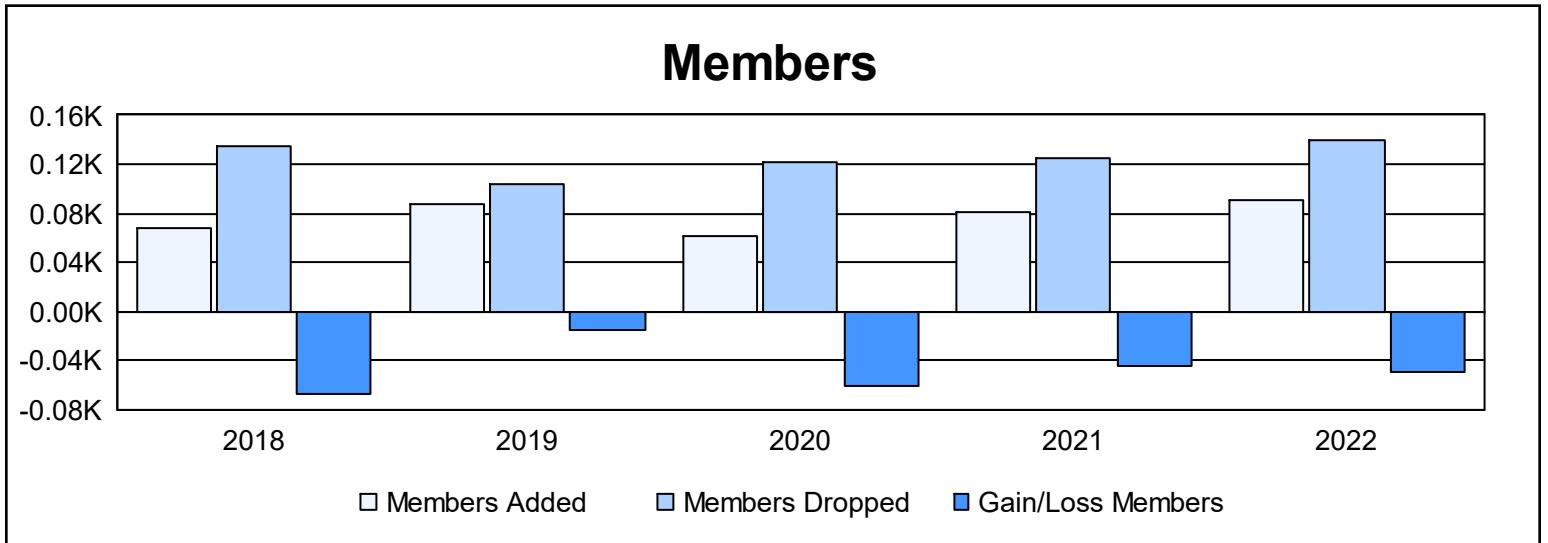

Year	New Clubs	Dropped Clubs	Gain/ Loss Clubs	New Members	Charter Members	Reinstate Members	Transfer Members	Total Member Added	Total Members Dropped	Gain/ Loss Members
2017-2018	0	1	-1	64	0	1	3	68	135	-67
2018-2019	0	2	-2	83	0	3	2	88	103	-15
2019-2020	0	1	-1	57	0	1	3	61	121	-60
2020-2021	0	0	0	64	0	11	6	81	125	-44
2021-2022	0	5	-5	72	0	13	5	90	139	-49
<b>Average</b>	<b>0</b>	<b>2</b>	<b>-2</b>	<b>68</b>	<b>0</b>	<b>6</b>	<b>4</b>	<b>78</b>	<b>125</b>	<b>-47</b>

### Membership Composition June 2022 Cumulative